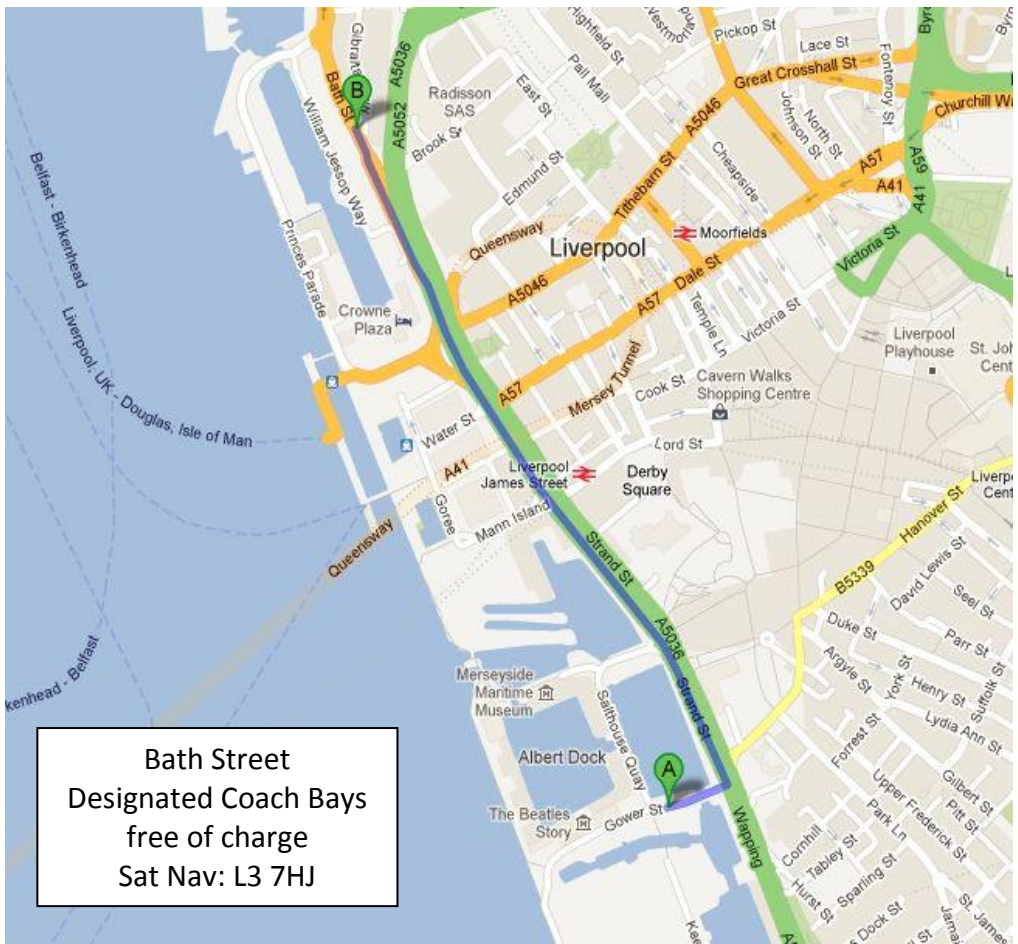

Sefton Street  
On-street parking with  
no restrictions  
Sat Nav: L8 6UD

Bath Street  
Designated Coach Bays  
free of charge  
Sat Nav: L3 7HJ

 Paul Beesley  
**Professional Tour Guide**

---

Guided Tours of Liverpool  
by coach, on foot and chauffeur-driven